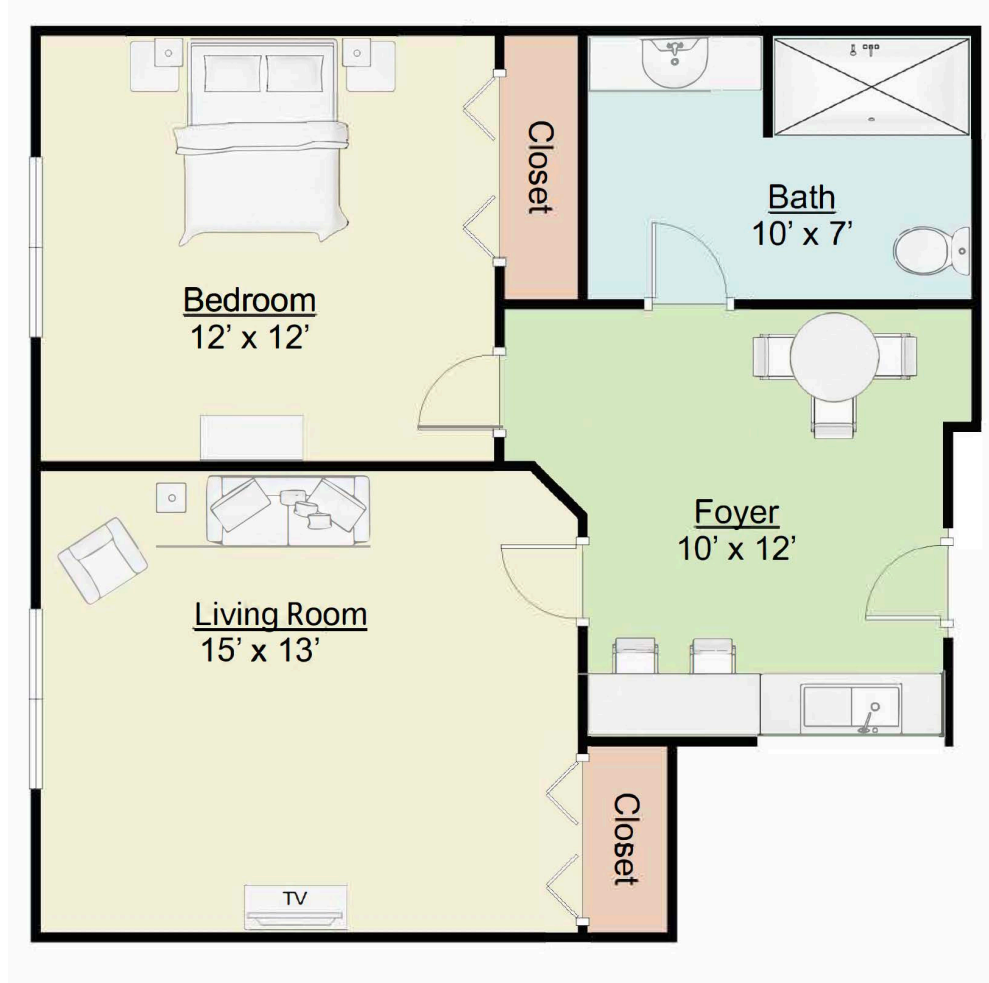

Floor Plan – Assisted Living

One Bedroom Suite

562 sq. ft.

Floor Plan – Assisted Living

One Bedroom Suite
562 sq. ft.