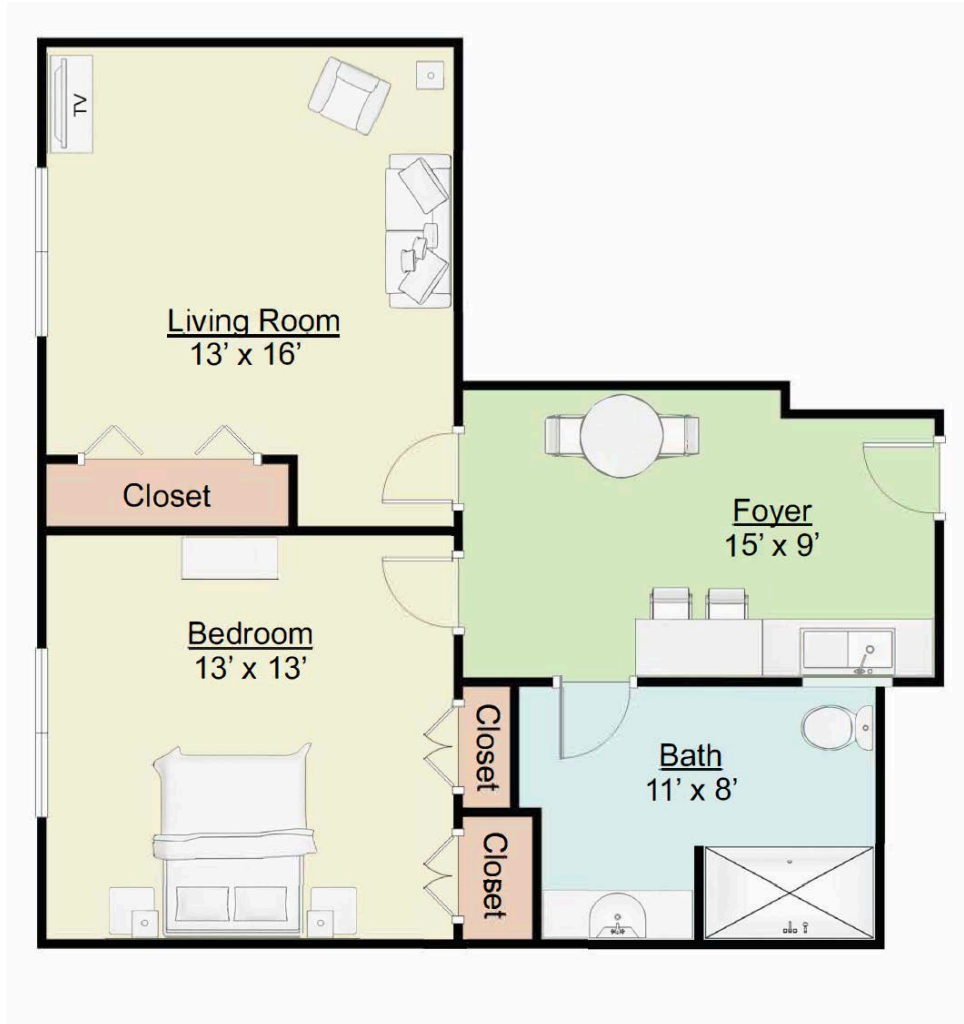

Floor Plan – Assisted Living

Deluxe One Bedroom Suite
632 sq. ft.

Floor Plan – Assisted Living

Deluxe One Bedroom Suite

632 sq. ft.