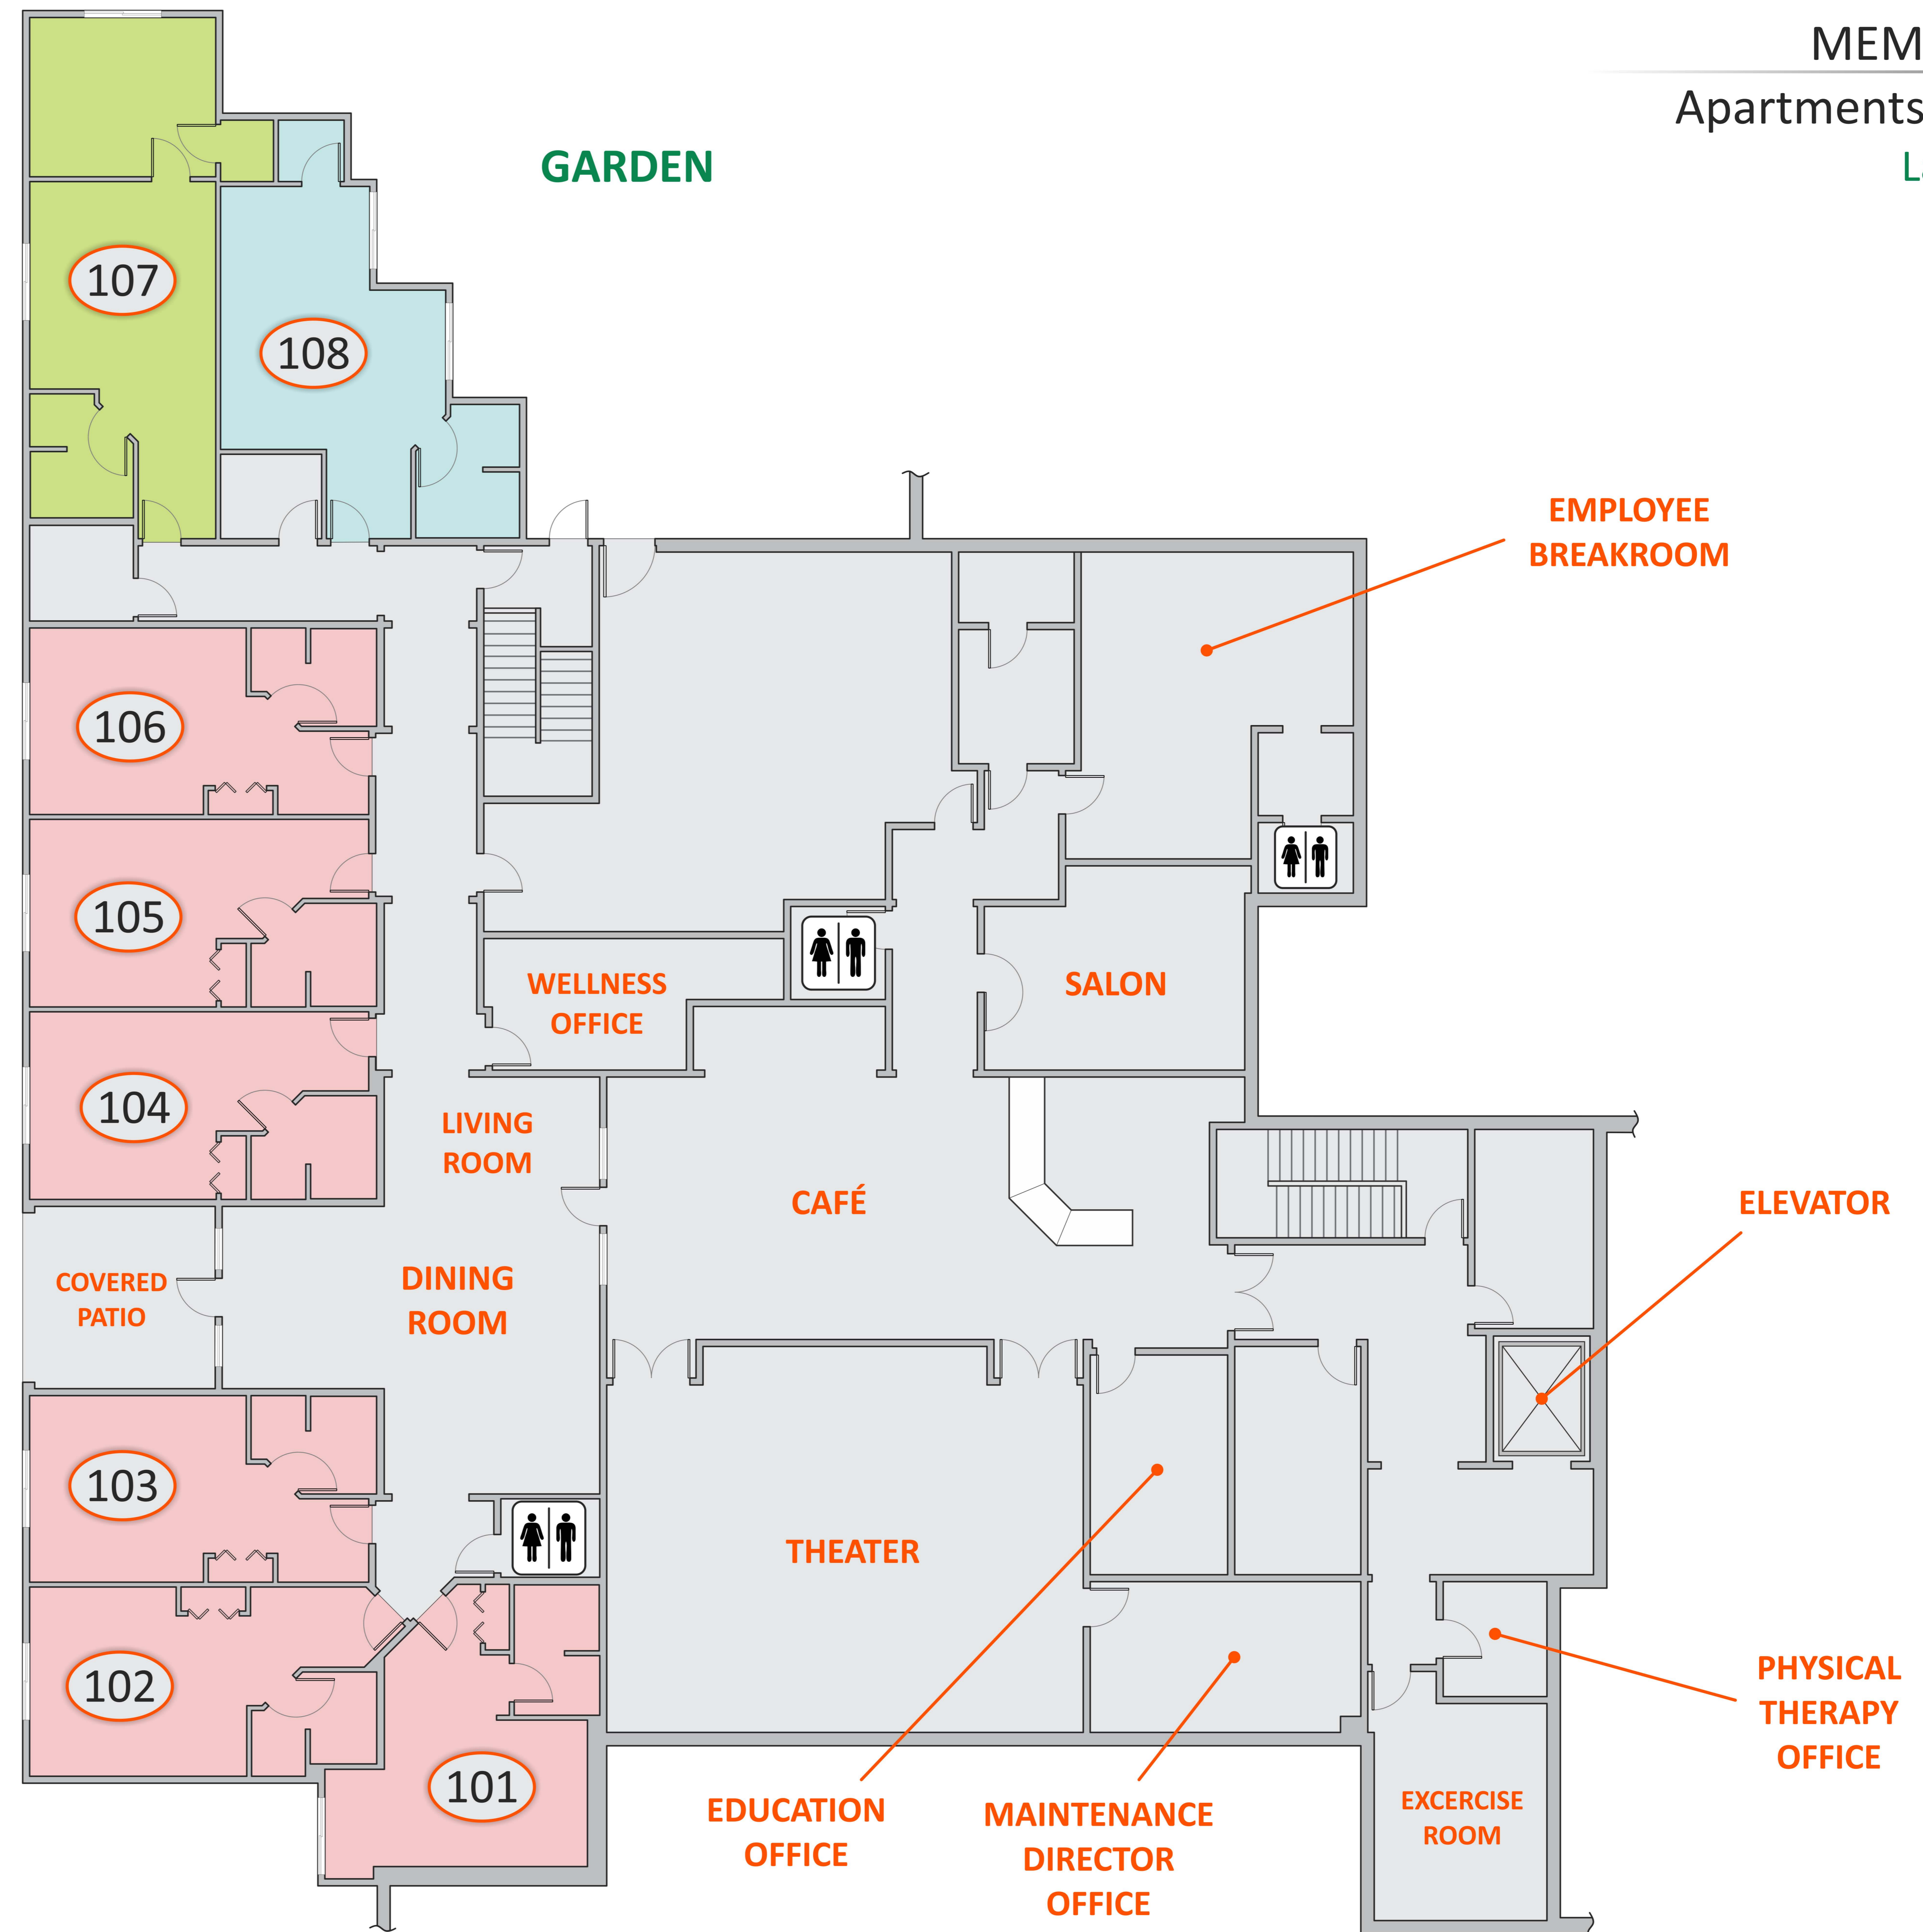

MEMORY CARE
Apartments 101 - 108
Laurel Grove

TERRACE LEVEL

- MC Studio
- MC Deluxe Studio
- MC One Bedroom Suite