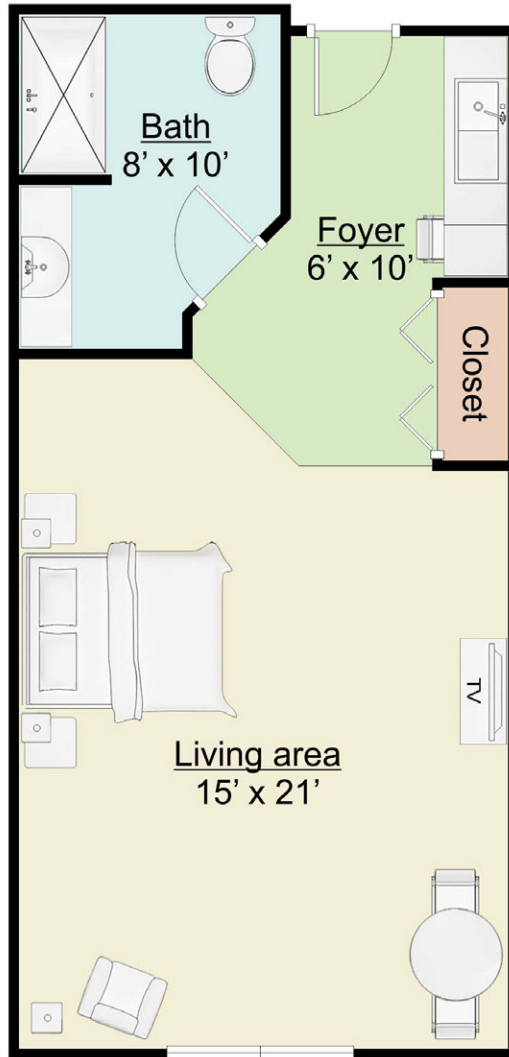

Floor Plan – Memory Care

Deluxe Studio

437 sq. ft.

Floor Plan – **Memory Care**

Deluxe Studio
437 sq. ft.