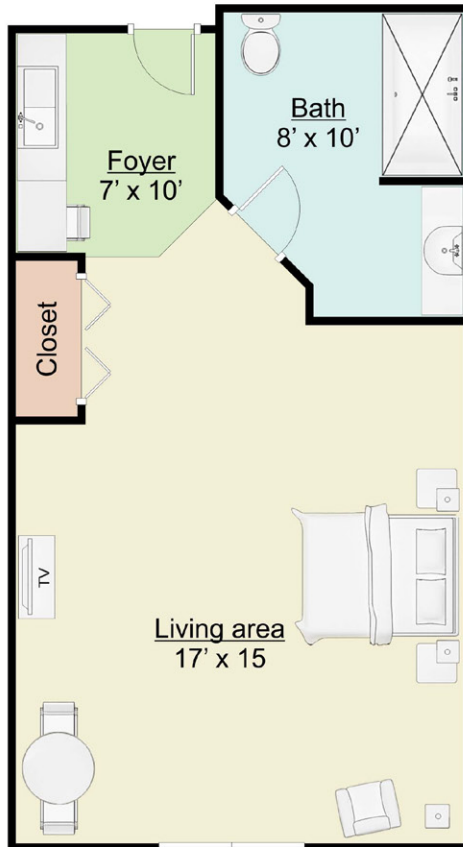

# Floor Plan – Assisted Living

**Studio**  
389 sq. ft.