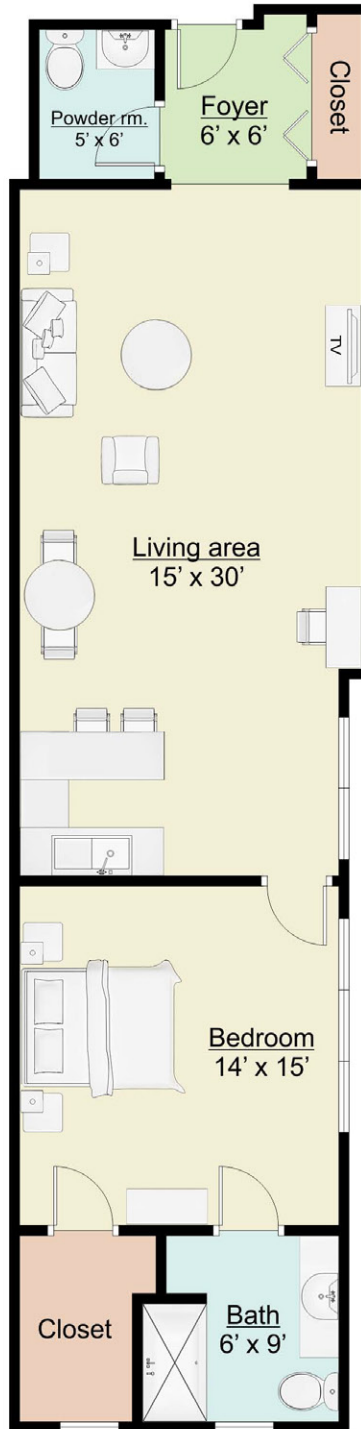

Floor Plan – Assisted Living

Penthouse

816 sq. ft.

Floor Plan – Assisted Living

Penthouse
816 sq. ft.