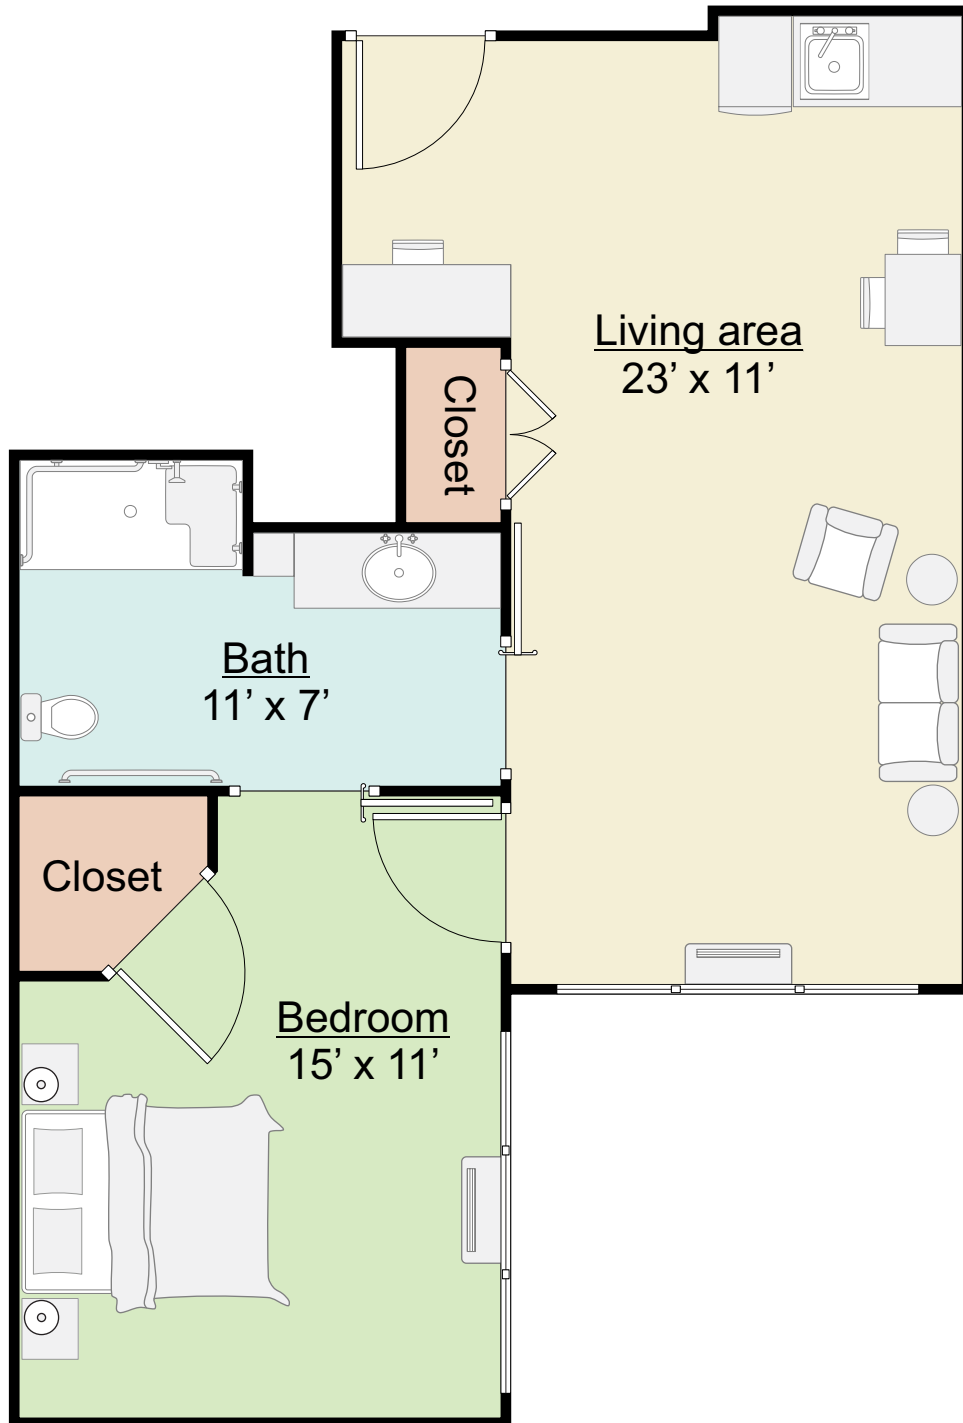

ORCHARD
a community of care

Assisted Living - Premium One Bedroom Suite | 540 sq.ft.

The floor plans are actual architectural drawings that may be subject to design changes and construction tolerances.

www.orchardseniorliving.com