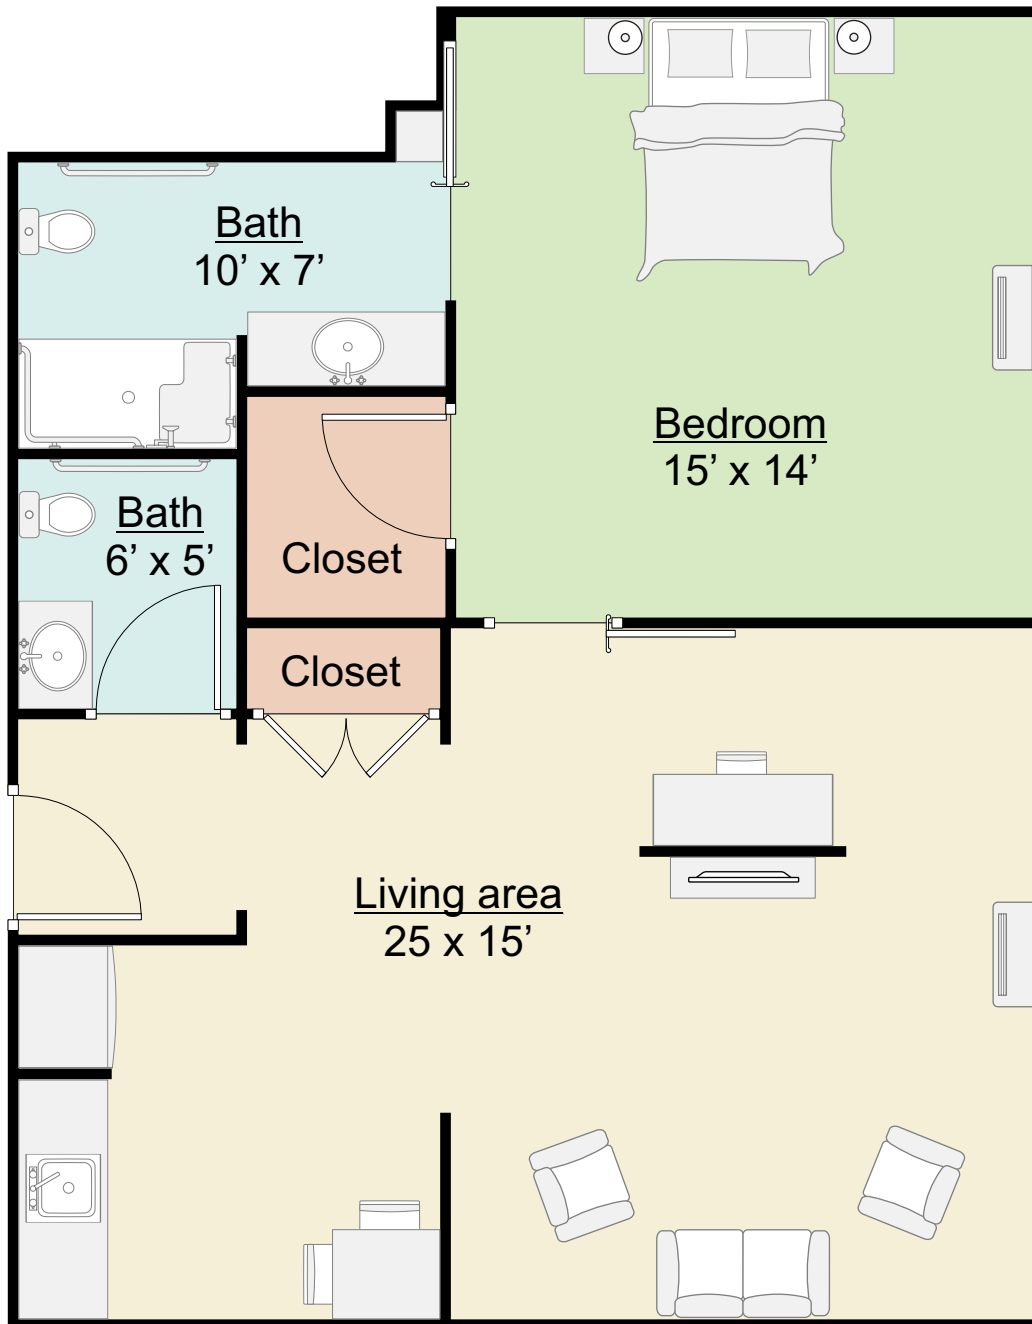

Assisted Living - Penthouse One Bedroom Suite | 715 sq.ft.

ORCHARD
a community of care

The floor plans are actual architectural drawings that may be subject to design changes and construction tolerances.

www.orchardseniorliving.com

Assisted Living - Penthouse One Bedroom Suite | 715 sq.ft.

ORCHARD
a community of care

The floor plans are actual architectural drawings that may be subject to design changes and construction tolerances.