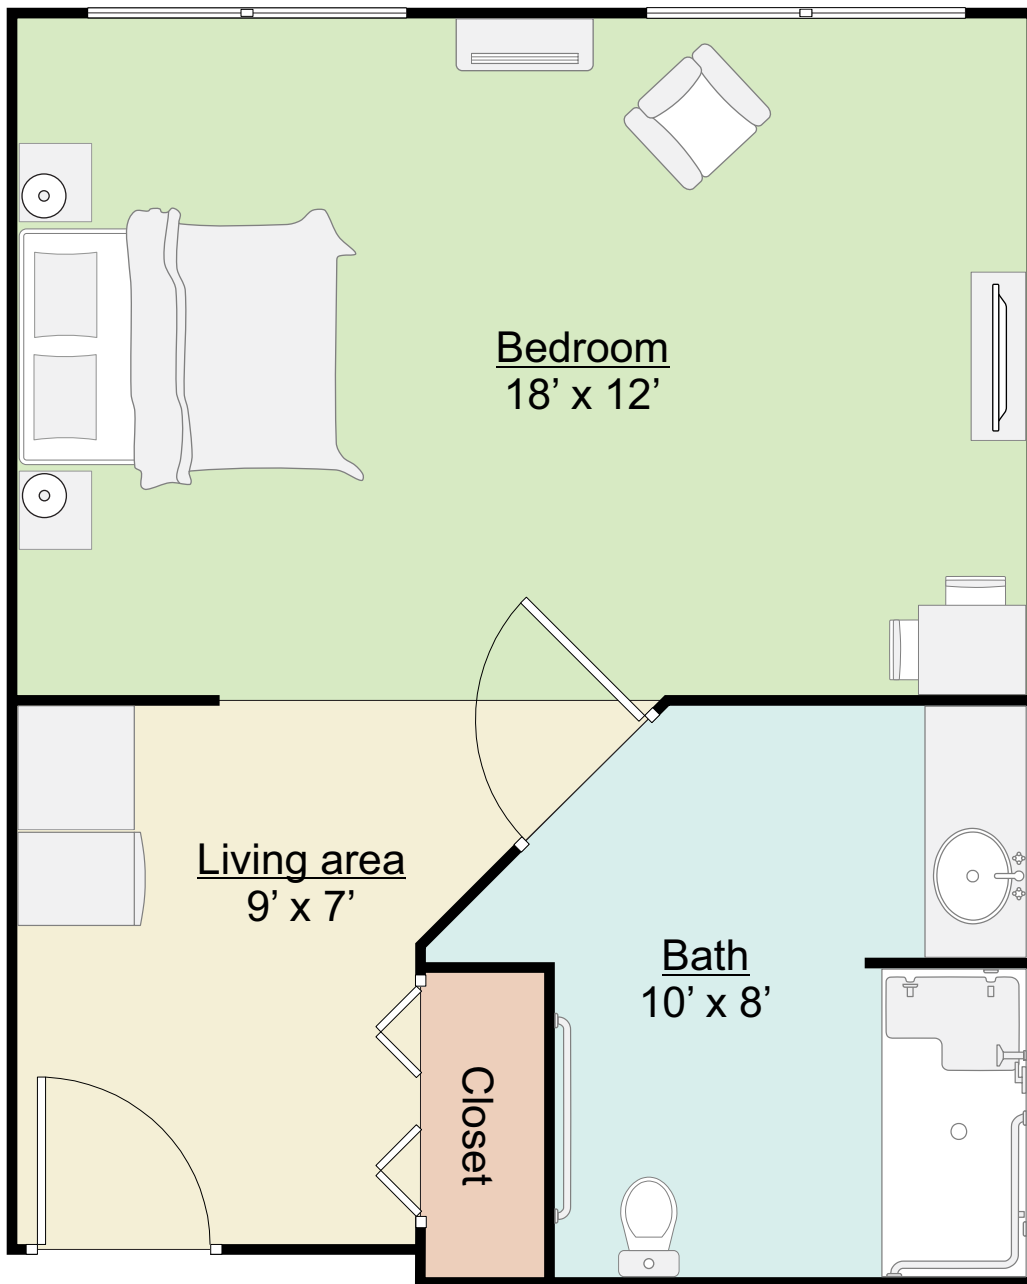

Memory Care - Terrace | 370 sq.ft.

The floor plans are actual architectural drawings that may be subject to design changes and construction tolerances.

[www.orchardseniorliving.com](http://www.orchardseniorliving.com)