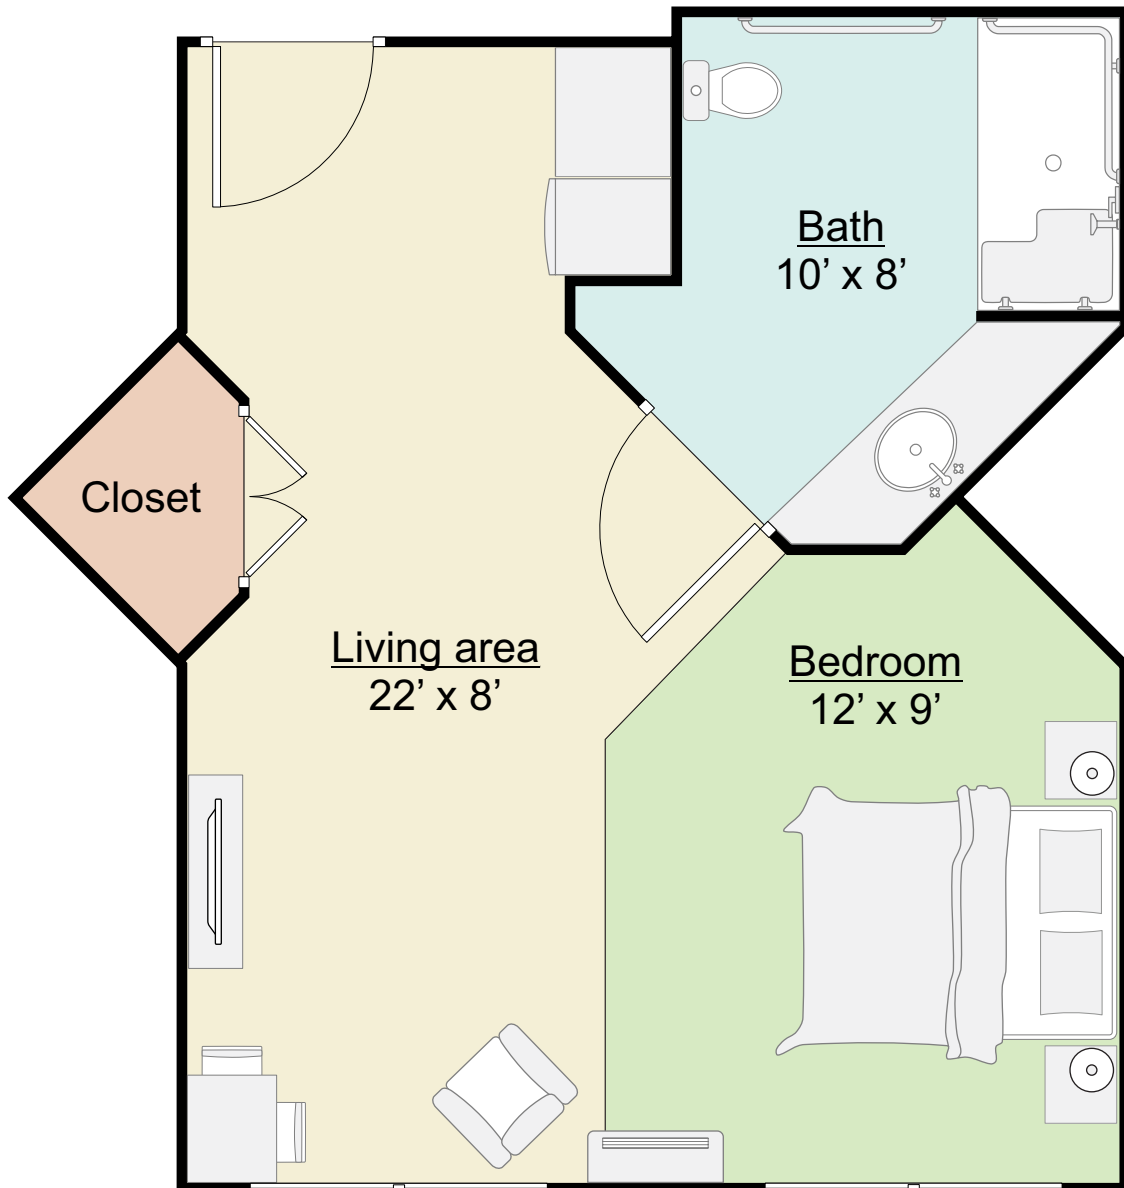

Memory Care - Garden | 385 sq.ft.

The floor plans are actual architectural drawings that may be subject to design changes and construction tolerances.

[www.orchardseniorliving.com](http://www.orchardseniorliving.com)