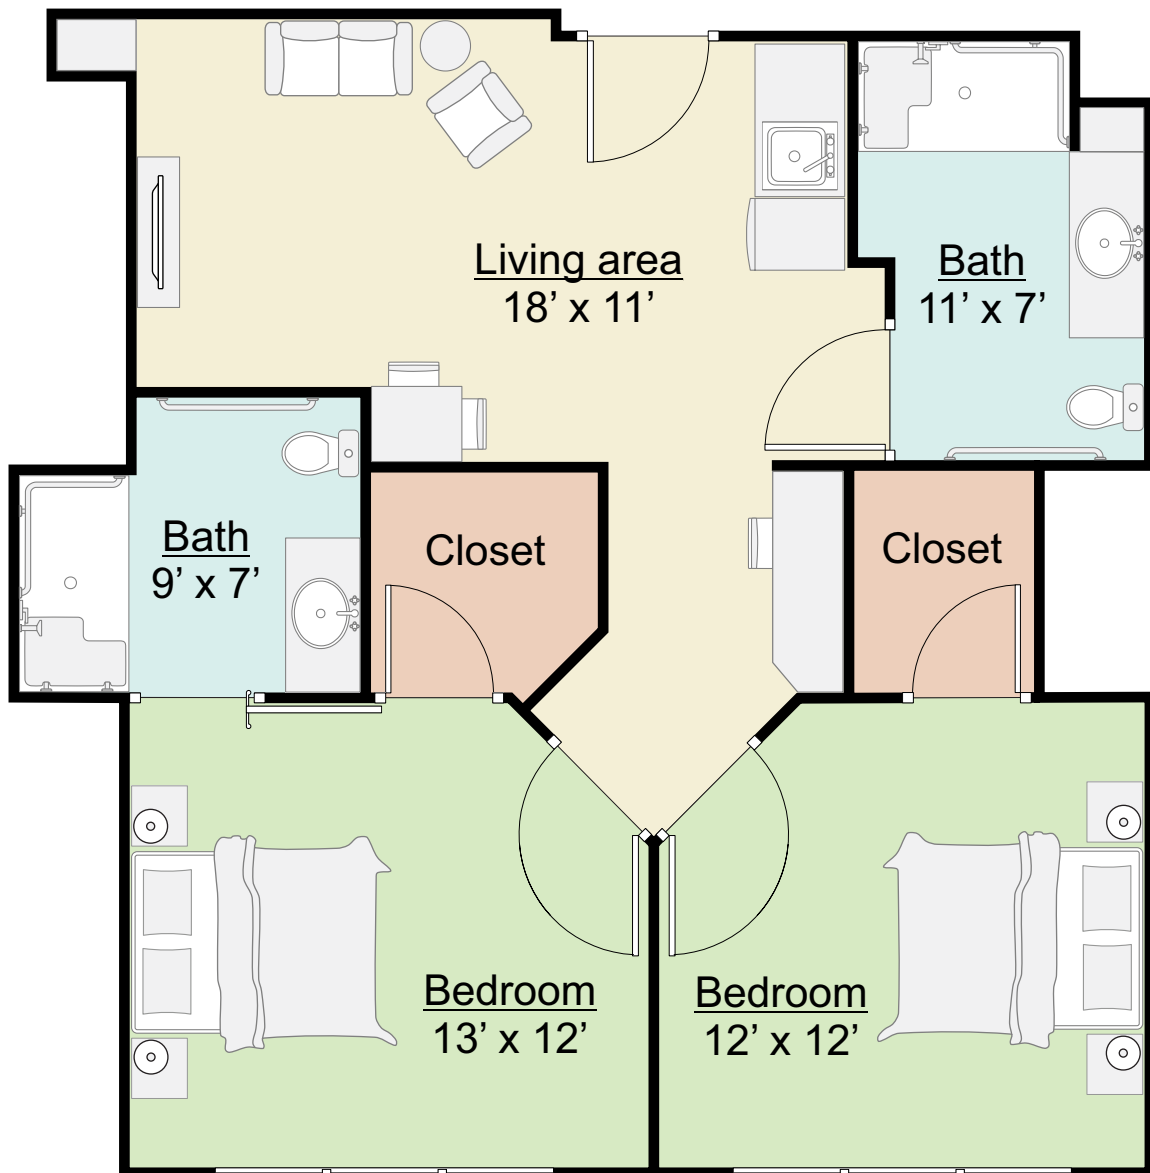

Assisted Living - Deluxe Two Bedroom Suite | 680 sq.ft.

**ORCHARD**  
a community of care

The floor plans are actual architectural drawings that may be subject to design changes and construction tolerances.