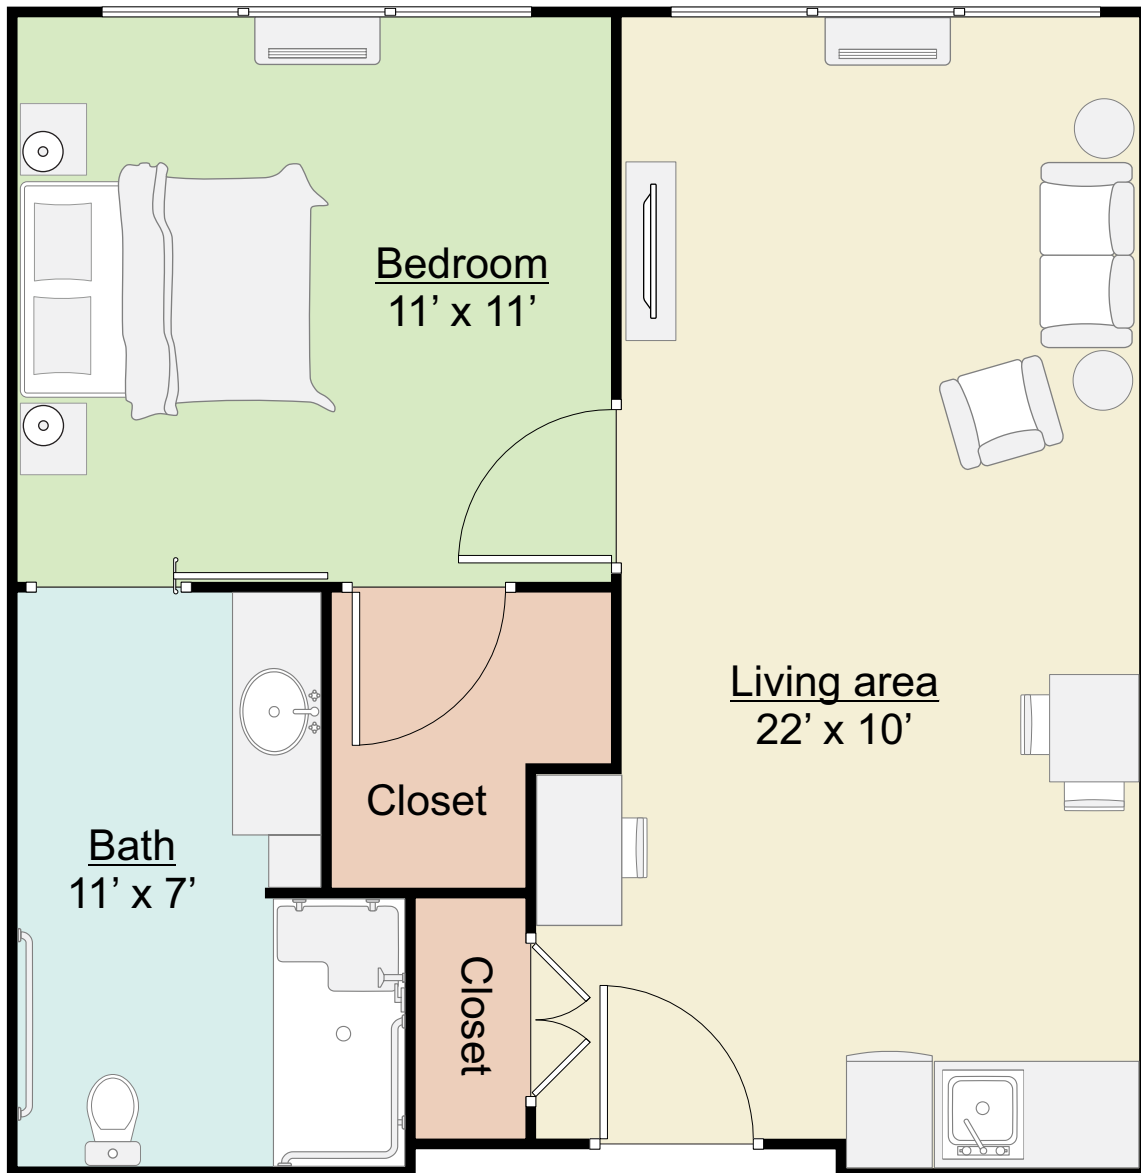

ORCHARD
a community of care

Assisted Living - Deluxe One Bedroom | 475 sq.ft.

The floor plans are actual architectural drawings that may be subject to design changes and construction tolerances.

www.orchardseniorliving.com

Assisted Living - Deluxe One Bedroom | 475 sq.ft.

The floor plans are actual architectural drawings that may be subject to design changes and construction tolerances.

www.orchardseniorliving.com