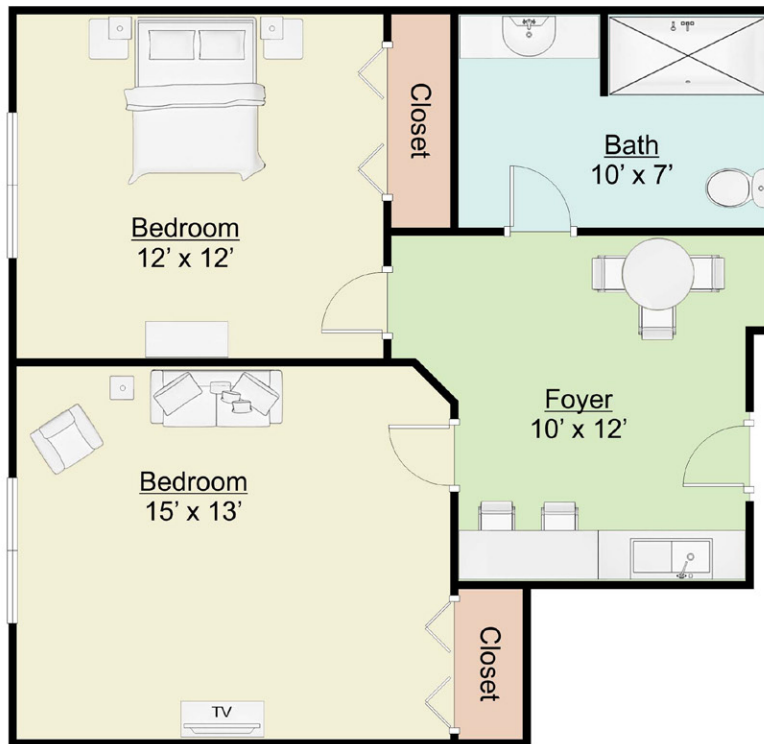

Floor Plan – Assisted Living

One Bedroom Suite
562 sq. ft.

Floor Plan – Assisted Living

One Bedroom Suite
562 sq. ft.