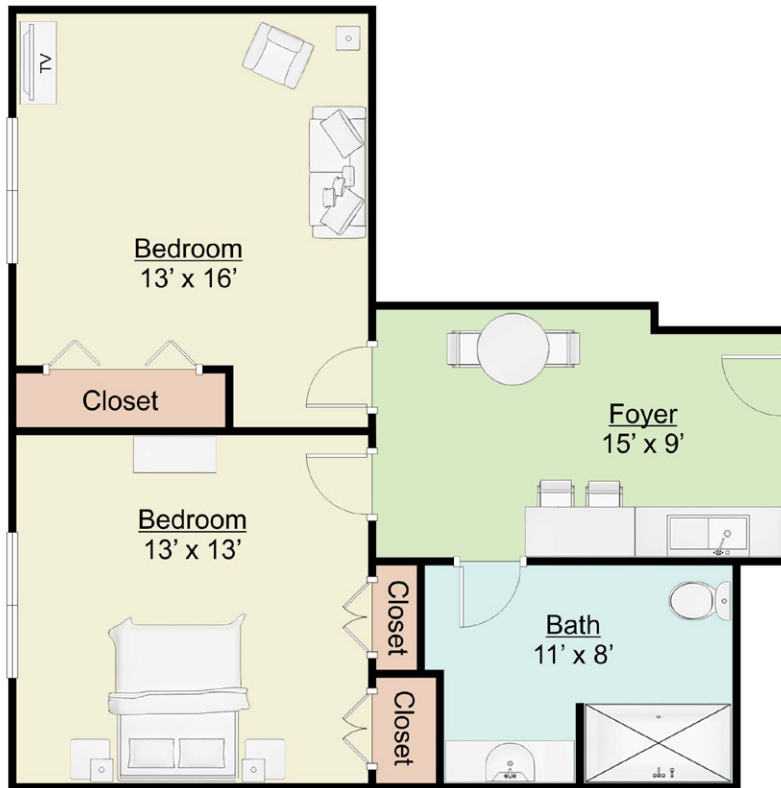

# Floor Plan – Assisted Living

**Deluxe One Bedroom Suite**  
632 sq. ft.

# Floor Plan – **Assisted Living**

## **Deluxe One Bedroom Suite**

632 sq. ft.