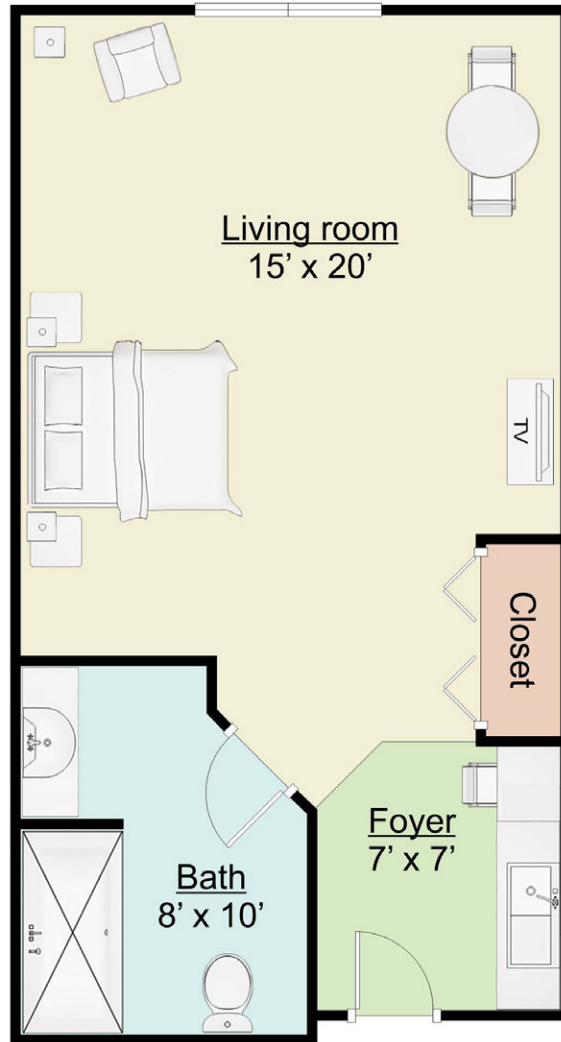

# Floor Plan – Memory Care

**Studio**  
392 sq. ft.

# Floor Plan – **Memory Care**

**Studio**  
392 sq. ft.