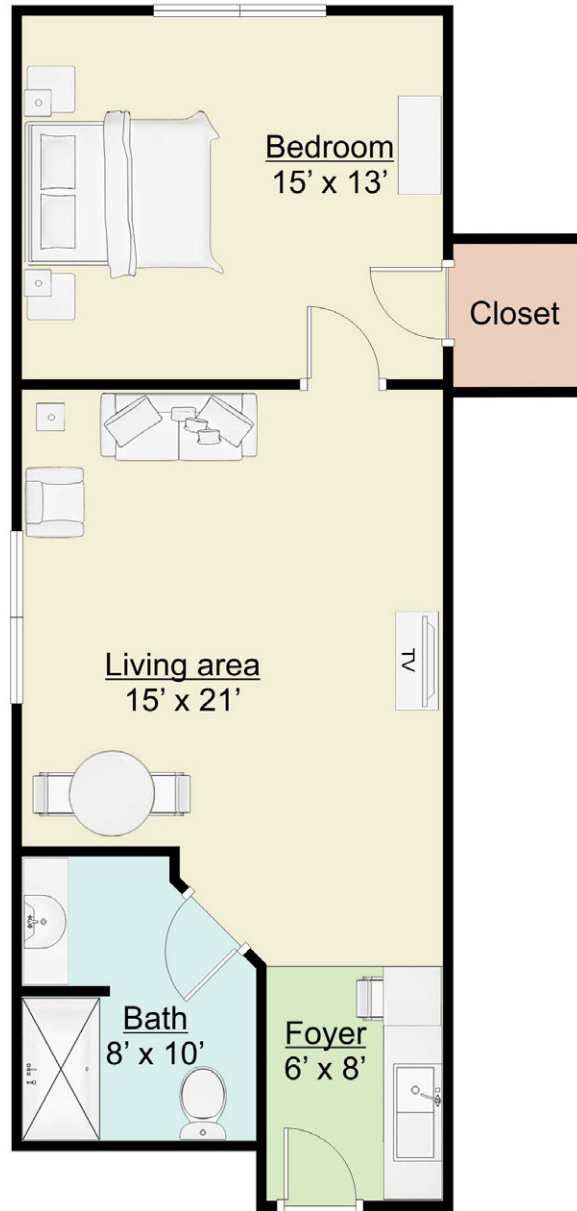

# Floor Plan – Memory Care

## One Bedroom Suite

570 sq. ft.