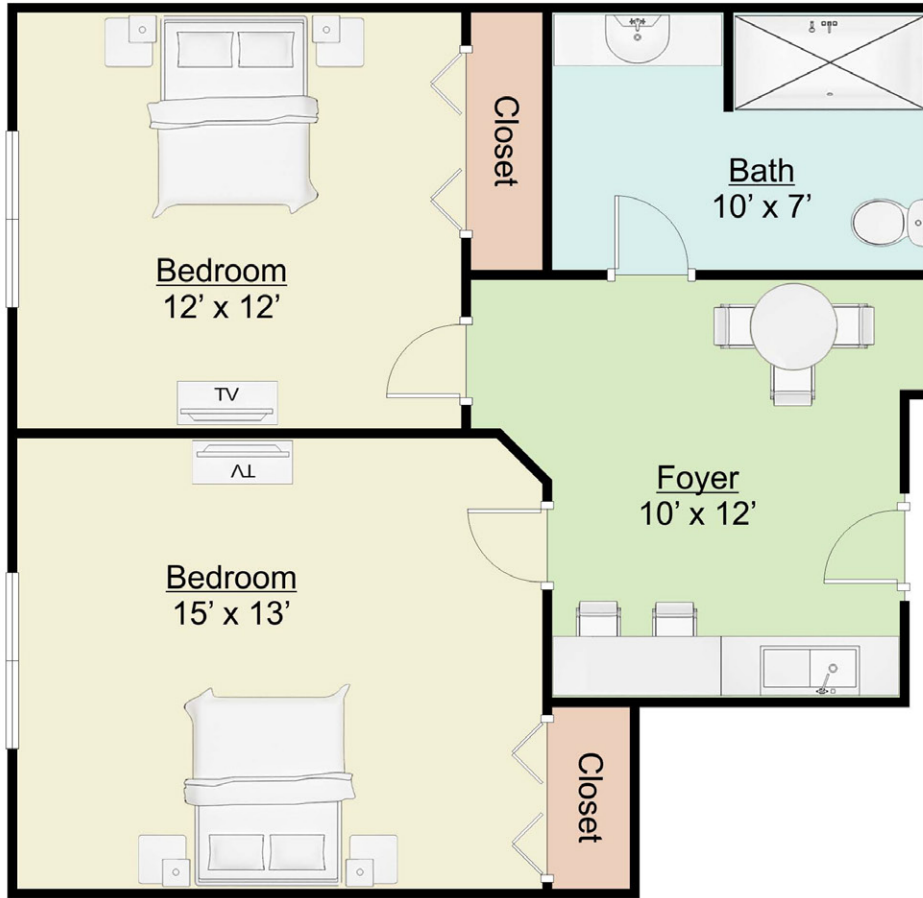

Floor Plan – Assisted Living

Shared Suite

562 sq. ft.

Floor Plan – Assisted Living

Shared Suite

562 sq. ft.