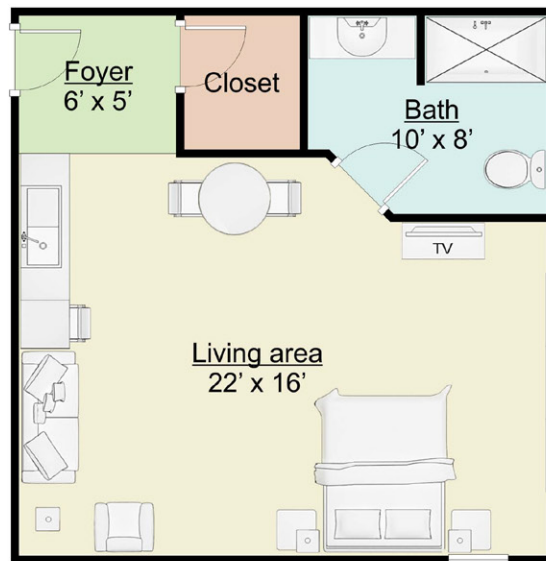

# Floor Plan – Assisted Living

## Deluxe Studio

474 sq. ft.